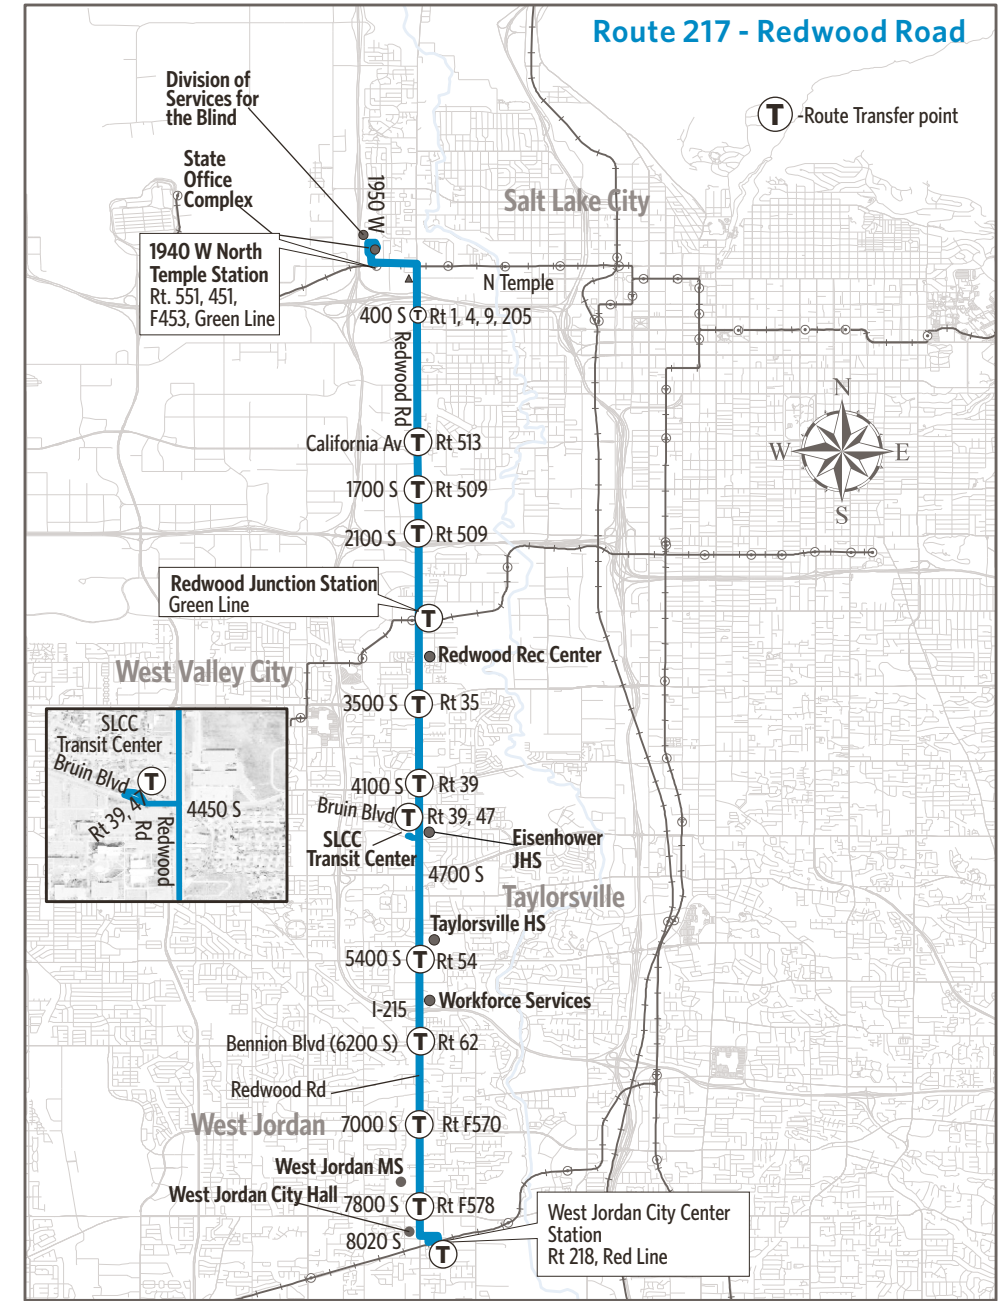

For Information Call 801-RIDE-UTA (801-743-3882)  
outside Salt Lake County 888-RIDE-UTA (888-743-3882)  
www.rideuta.com

**217**

**Redwood Road**

**HOW TO USE THIS SCHEDULE**

Determine your timepoint based on when you want to leave or when you want to arrive. Read across for your destination and down for your time and direction of travel. A route map is provided to help you relate to the timepoints shown. Weekday, Saturday & Sunday schedules differ from one another.