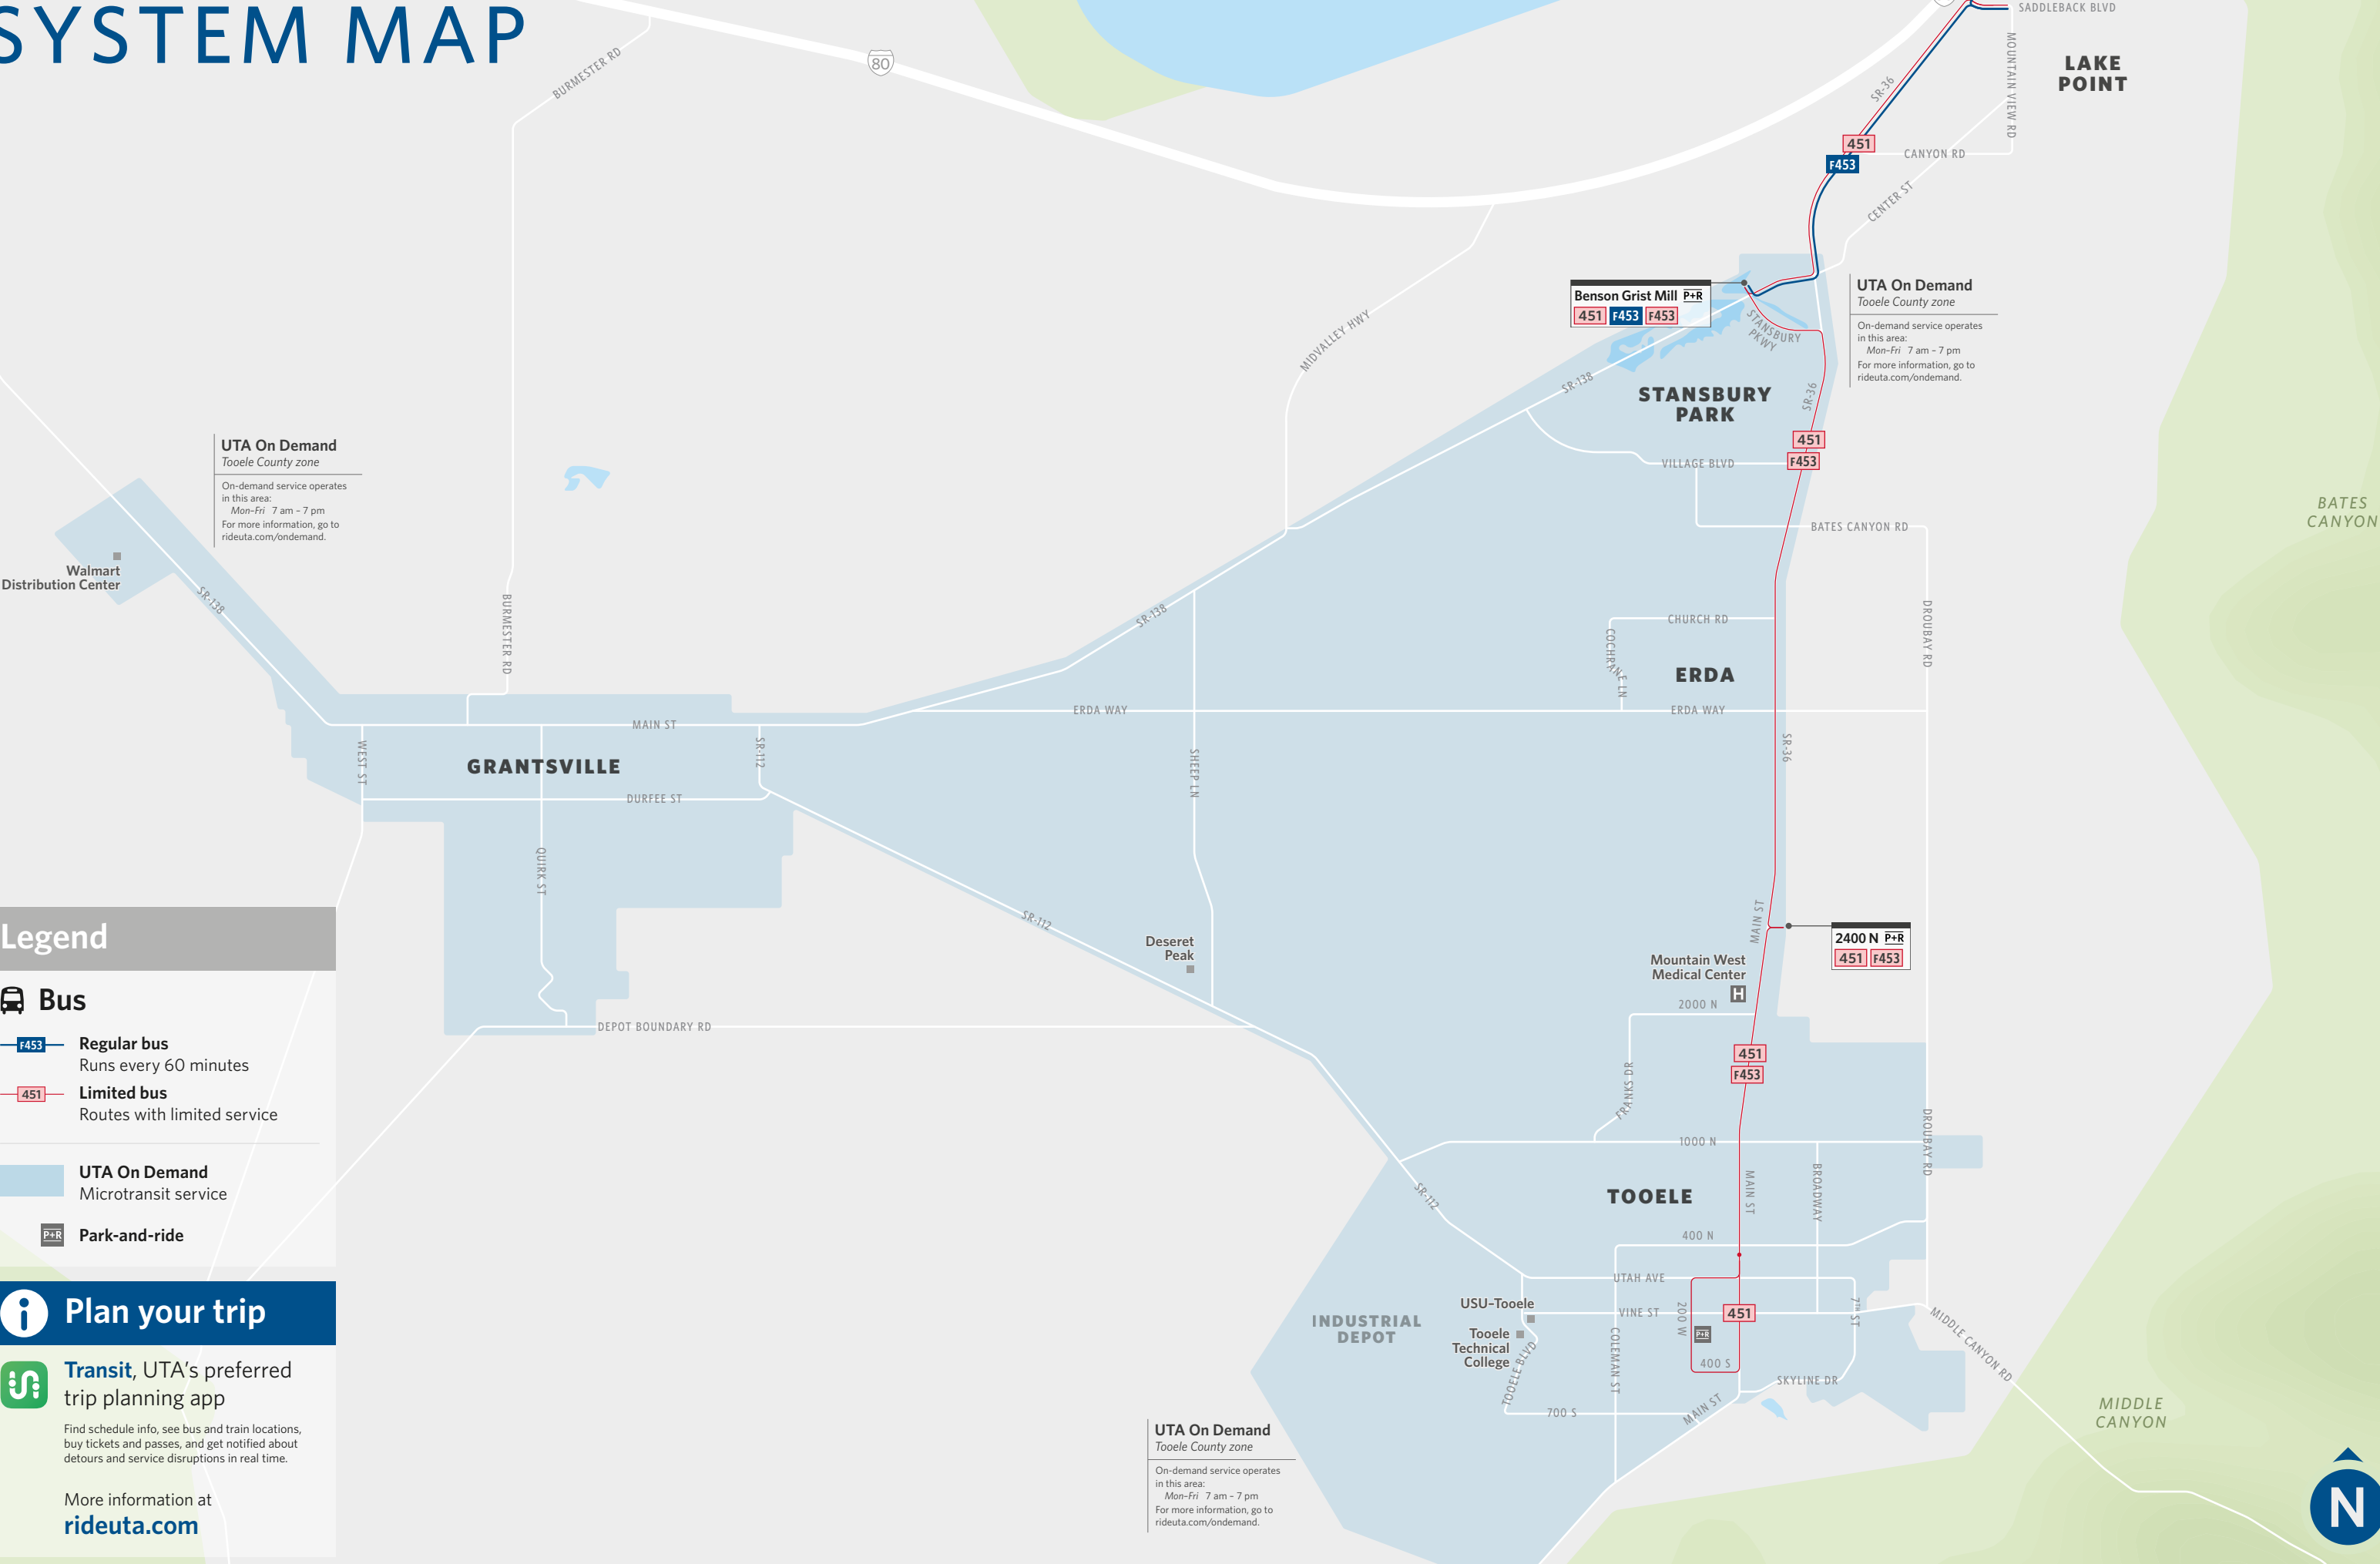

# Tooele County SYSTEM MAP

**UTA On Demand**  
Tooele County zone  
On-demand service operates in this area:  
Mon-Fri 7 am - 7 pm  
For more information, go to [rideuta.com/ondemand](http://rideuta.com/ondemand).

**UTA On Demand**  
Tooele County zone  
On-demand service operates in this area:  
Mon-Fri 7 am - 7 pm  
For more information, go to [rideuta.com/ondemand](http://rideuta.com/ondemand).

**UTA On Demand**  
Tooele County zone  
On-demand service operates in this area:  
Mon-Fri 7 am - 7 pm  
For more information, go to [rideuta.com/ondemand](http://rideuta.com/ondemand).

## Legend

- Bus**
  - Regular bus**  
Runs every 60 minutes
  - Limited bus**  
Routes with limited service
- UTA On Demand**  
Microtransit service
- Park-and-ride**

## Plan your trip

**Transit**, UTA's preferred trip planning app  
Find schedule info, see bus and train locations, buy tickets and passes, and get notified about detours and service disruptions in real time.  
  
More information at [rideuta.com](http://rideuta.com)